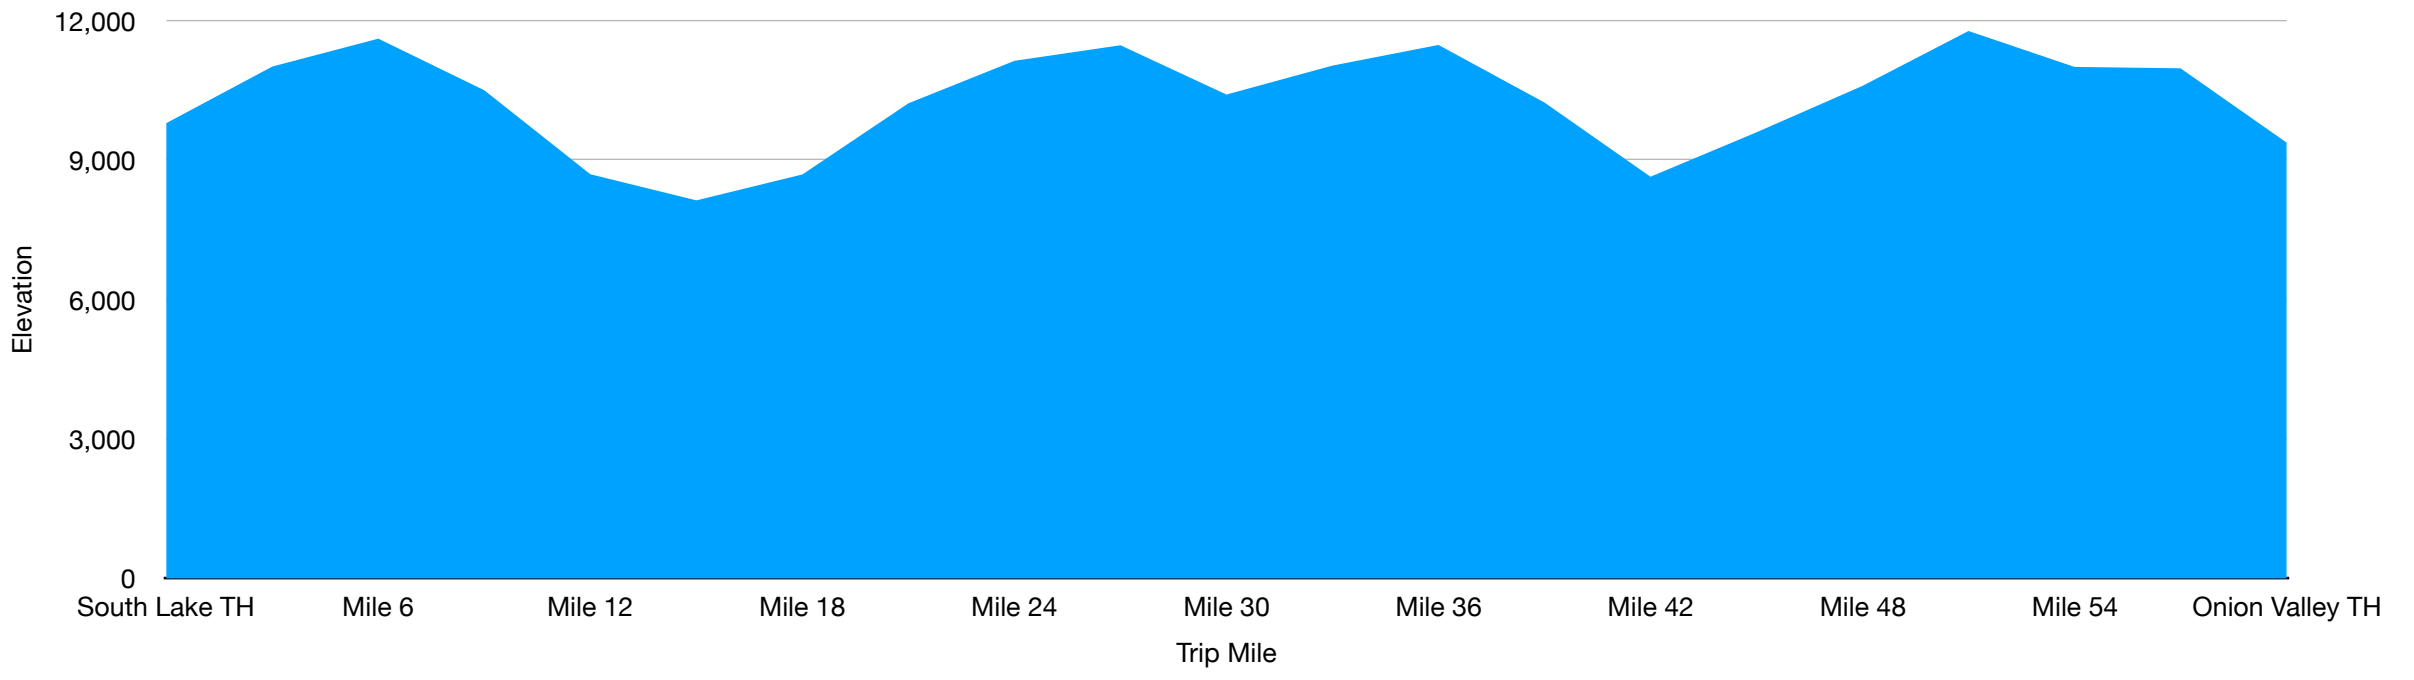

Trip 8 Bishop Pass to Kearsage Pass

■ Elevation

Trip 8 Bishop Pass to Kearsage Pass

Trip Mile	Elevation
South Lake TH	9,800
Mile 3	11,018
Mile 6	11,618
Mile 9	10,506
Mile 12	8,699
Mile 15	8,137
Mile 18	8,695
Mile 21	10,226
Mile 24	11,141
Mile 27	11,476
Mile 30	10,415
Mile 33	11,038
Mile 36	11,483
Mile 39	10,243
Mile 42	8,646
Mile 45	9,602
Mile 48	10,602
Mile 51	11,783
Mile 54	11,010
Mile 57	10,980
Onion Valley TH	9,382