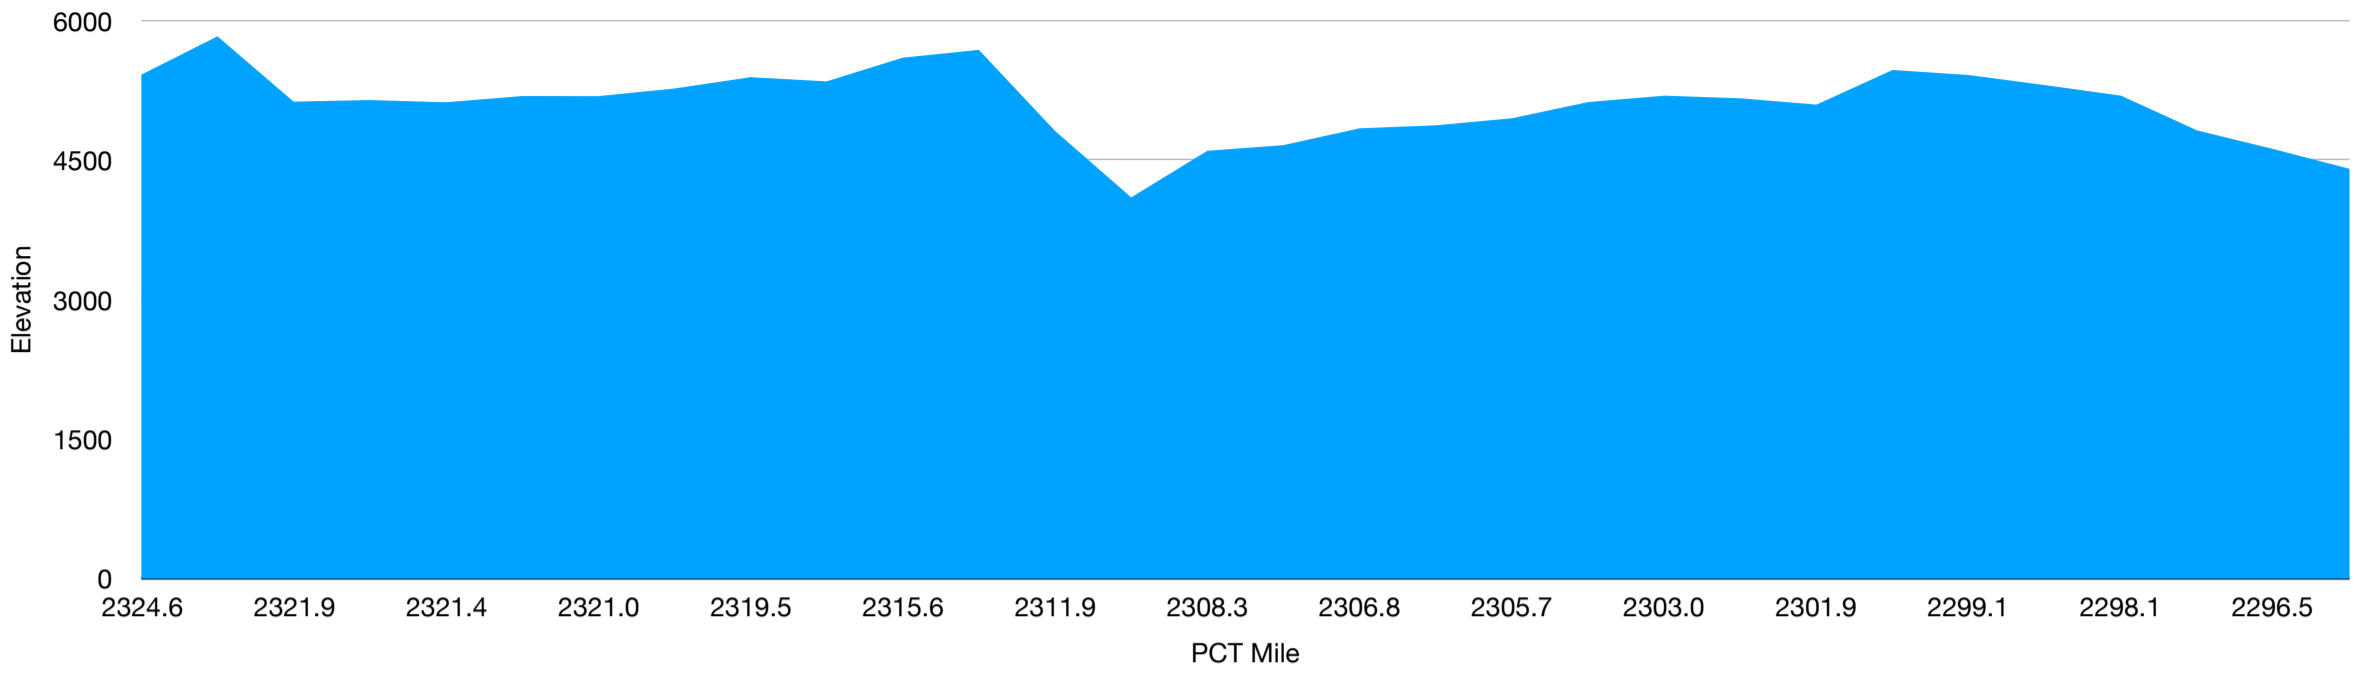

Trip 5 Chinook Pass to White Pass

■ Elevation

Trip 5 Chinook Pass to White Pass

Way Point	PCT Mile	Elevation
Chinook Pass	2324.6	5423
Tipsoo Lake Trail	2323.0	5836
Dewey Lake Camp	2321.9	5133
Tentsite (3)	2321.7	5150
Seasonal stream & Tentsite (3)	2321.4	5126
Dewey Lake Trail	2321.3	5193
Creek	2321.0	5192
Bridge & Stream	2320.9	5274
Anderson Lake Trail & Tentsite (5)	2319.5	5396
American Lake Trail & Tentsite (2)	2318.2	5351
Two Lakes Trail & Tentsite (2)	2315.6	5606
Laughing H2O Trail	2313.9	5690
Craig Lake Outlet & Tentsite (2)	2311.9	4818
Bumping River & Tentsite (3)	2309.6	4103
Creek & Tentsite (2)	2308.3	4604
Jug Lake Trail	2307.8	4665
Pot Hole Trail	2306.8	4846
Twin Sisters Trail	2306.7	4878
Snow Lake	2305.7	4954
Cowlitz Trail	2303.7	5128
Pipe Lake Tentsite (3)	2303.0	5197
Pond & Dumbell Lake Trail	2302.4	5169
Buesch Lake Outlet (4)	2301.9	5101
Pond & Cortright Creek	2300.7	5474
Pond	2299.1	5419
Sand Lake, Trail, & Tentsite	2298.7	5311
Trail	2298.1	5197
Dark Meadow Trail	2297.1	4823
Dirt Road	2296.5	4623
White Pass	2295.9	4410