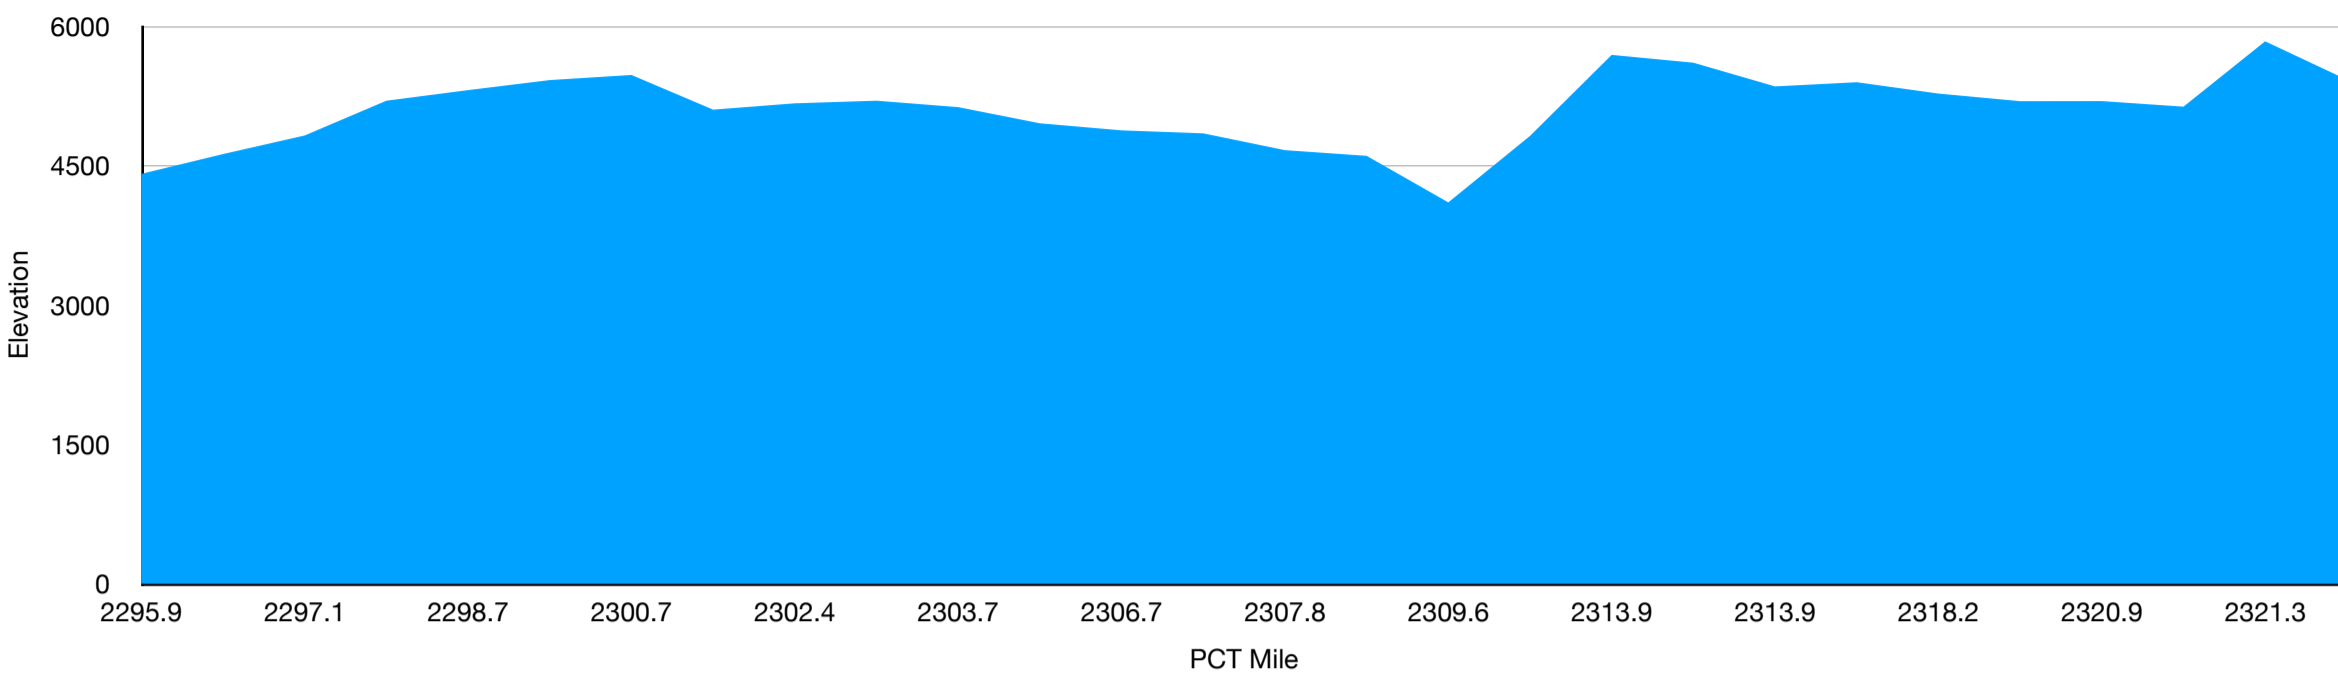

Trip 4 White Pass to Chinook Pass

■ Elevation

Trip 4 White Pass to Chinook Pass

Way Point	PCT Mile	Elevation
White Pass	2295.9	4410
Dirt Road	2296.5	4623
Dark Meadow Trail	2297.1	4823
Trail	2298.1	5197
Sand Lake, Trail, & Tentsite	2298.7	5311
Pond	2299.1	5419
Pond & Cortright Creek	2300.7	5474
Buesch Lake Outlet (4)	2301.9	5101
Pond & Dumbell Lake Trail	2302.4	5169
Pipe Lake Tentsite (3)	2303.0	5197
Cowlitz Trail	2303.7	5128
Snow Lake	2305.7	4954
Twin Sisters Trail	2306.7	4878
Pot Hole Trail	2306.8	4846
Jug Lake Trail	2307.8	4665
Creek & Tentsite (2)	2308.3	4604
Bumping River & Tentsite (3)	2309.6	4103
Craig Lake Outlet & Tentsite (2)	2311.9	4818
Laughing H2O Trail	2313.9	5690
Two Lakes Trail & Tentsite (2)	2315.6	5606
American Lake Trail & Tentsite (2)	2318.2	5351
Anderson Lake Trail & Tentsite (5)	2319.5	5396
Bridge & Stream	2320.9	5274
Creek	2321.0	5192
Dewey Lake Trail	2321.3	5193
Dewey Lake Inlet	2321.9	5133
Tips Lake JCT	2323.0	5836
Chinook Pass	2324.6	5423