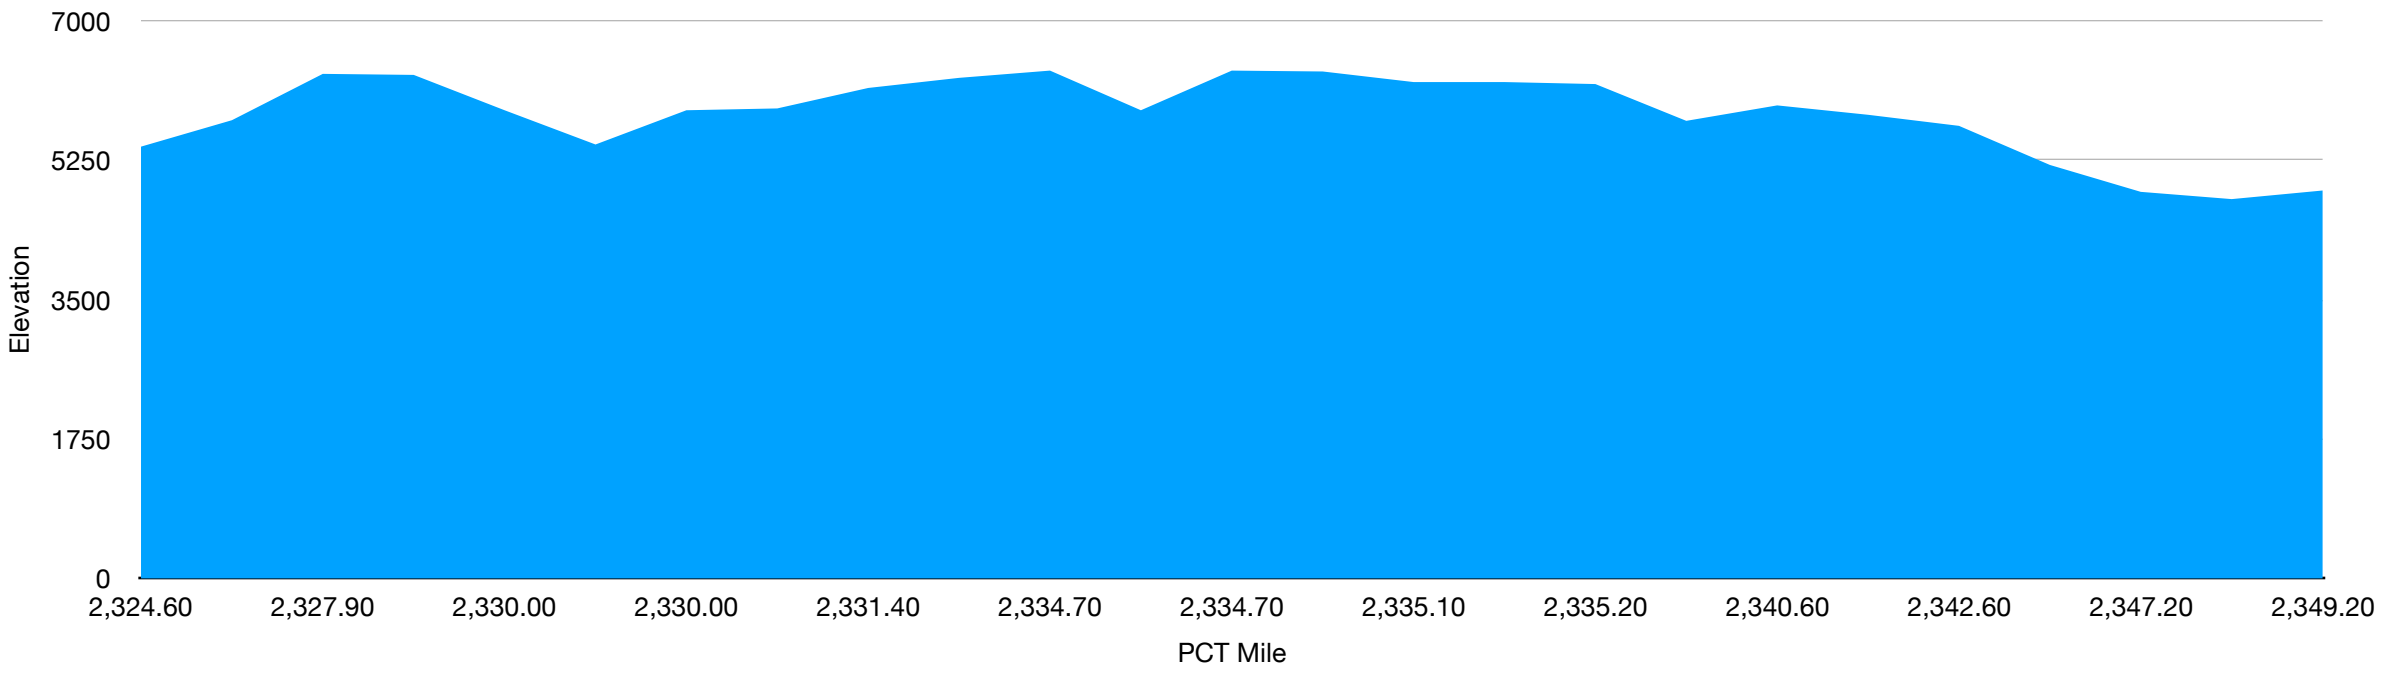

Trip 3 Chinook Pass to Government Meadows

■ Elevation

Trip 3 Chinook Pass to Government Meadows

Way Point	PCT Mile	Elevation
Chinook Pass	2,324.60	5423
Sheep Lake	2,326.70	5755
Sourdough Gap JCT	2,327.90	6337
Crystal Lake JCT	2,329.57	6324
Bear Gap JCT	2,330.00	5880
Henskin Lake Camp	2,330.00	5450
Bear Gap JCT	2,330.00	5880
Fog City JCT	2,331.00	5903
Union Creek JCT	2,331.40	6160
Bullion Basin JCT	2,332.10	6287
Basin Lake JCT	2,334.70	6378
Basin Lake	2,334.70	5880
Basin Lake JCT	2,334.70	6378
Tentsite (3)	2,334.80	6367
Piped Spring	2,335.10	6234
Crow Lake JCT	2,335.10	6234
Tentsite (4)	2,335.20	6209
Tentsite (2)	2,338.00	5747
Arch Rock JCT	2,340.60	5941
Raven Roost JCT	2,341.30	5823
Arch Rock Spring & Tentsite (2)	2,342.60	5684
Louisian Saddle JCT	2,344.10	5193
Maggie Creek JCT	2,347.20	4855
Mike Urich Cabin	2,348.00	4764
FS Road 7080	2,349.20	4872